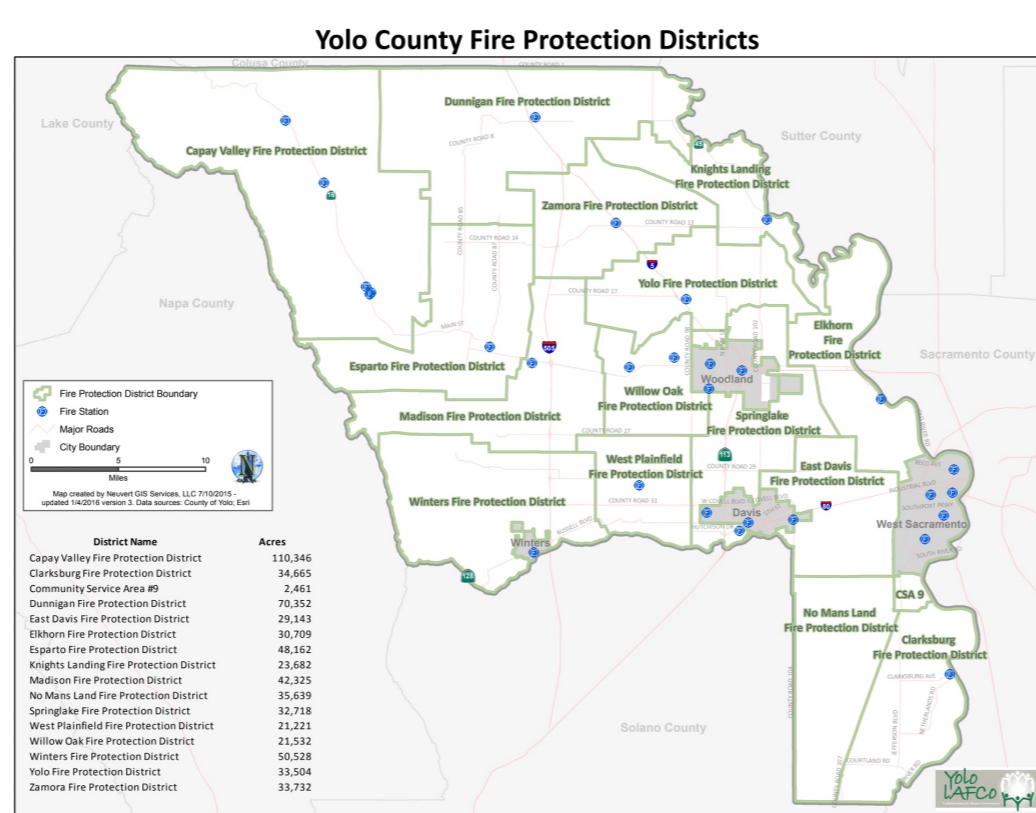

LOCAL AGENCIES

- SPECIAL DISTRICTS IN YOLO COUNTY
- CEMETERY DISTRICTS
- COMMUNITY SERVICE DISTRICTS
- COUNTY SERVICE AREAS
- FIRE PROTECTION DISTRICTS
- RECLAMATION DISTRICTS
- RESOURCE CONSERVATION DISTRICT
- RIVER PORT DISTRICT
- WATER DISTRICTS
- CITIES IN YOLO COUNTY
- LOCAL GOVERNMENT WEBSITE TRANSPARENCY

Fire Protection District Profiles

FIRE PROTECTION DISTRICTS

(Sections 13800-13970, Health & Safety Code)

CAPAY VALLEY FIRE PROTECTION DISTRICT

cufpd.specialdistrict.org

- [📍 Agency Profile](#)
- [📍 Boundary Map](#)

CLARKSBURG FIRE PROTECTION DISTRICT

clarksburgfire.specialdistrict.org

- [📍 Agency Profile](#)
- [📍 Boundary Map](#)

DUNNIGAN FIRE PROTECTION DISTRICT

dunniganfire.com

- [📍 Agency Profile](#)
- [📍 Boundary Map](#)

EAST DAVIS FIRE PROTECTION DISTRICT

eastdavisfpd.wordpress.com

- [📍 Agency Profile](#)
- [📍 Boundary Map](#)

ELKHORN FIRE PROTECTION DISTRICT

No Website

- [📍 Agency Profile](#)
- [📍 Boundary Map](#)

ESPARTO FIRE PROTECTION DISTRICT

www.espartofire.org

- [📍 Agency Profile](#)
- [📍 Boundary Map](#)

KNIGHTS LANDING FIRE PROTECTION DISTRICT

knightslandingfire.specialdistrict.org

- [📍 Agency Profile](#)
- [📍 Boundary Map](#)

MADISON FIRE PROTECTION DISTRICT

www.madison-fire.com

- [📍 Agency Profile](#)
- [📍 Boundary Map](#)

NO MAN'S LAND FIRE PROTECTION DISTRICT

No Website

- [📍 Agency Profile](#)
- [📍 Boundary Map](#)

SPRINGLAKE FIRE PROTECTION DISTRICT

www.springlakefpd.org

- [📍 Agency Profile](#)
- [📍 Boundary Map](#)
- [📍 FPD Contract Area Map](#)

WEST PLAINFIELD FIRE PROTECTION DISTRICT

www.wpfpd.net

- [📍 Agency Profile](#)
- [📍 Boundary Map](#)

WILLOW OAK FIRE PROTECTION DISTRICT

www.willowoakfire.com

- [📍 Agency Profile](#)
- [📍 Boundary Map](#)

WINTERS FIRE PROTECTION DISTRICT

www.wintersfire.org

- [📍 Agency Profile](#)
- [📍 Boundary Map](#)

YOLO FIRE PROTECTION DISTRICT

www.yolofpd.org

- [📍 Agency Profile](#)
- [📍 Boundary Map](#)

ZAMORA FIRE PROTECTION DISTRICT

zamorafire.specialdistrict.org

- [📍 Agency Profile](#)
- [📍 Boundary Map](#)