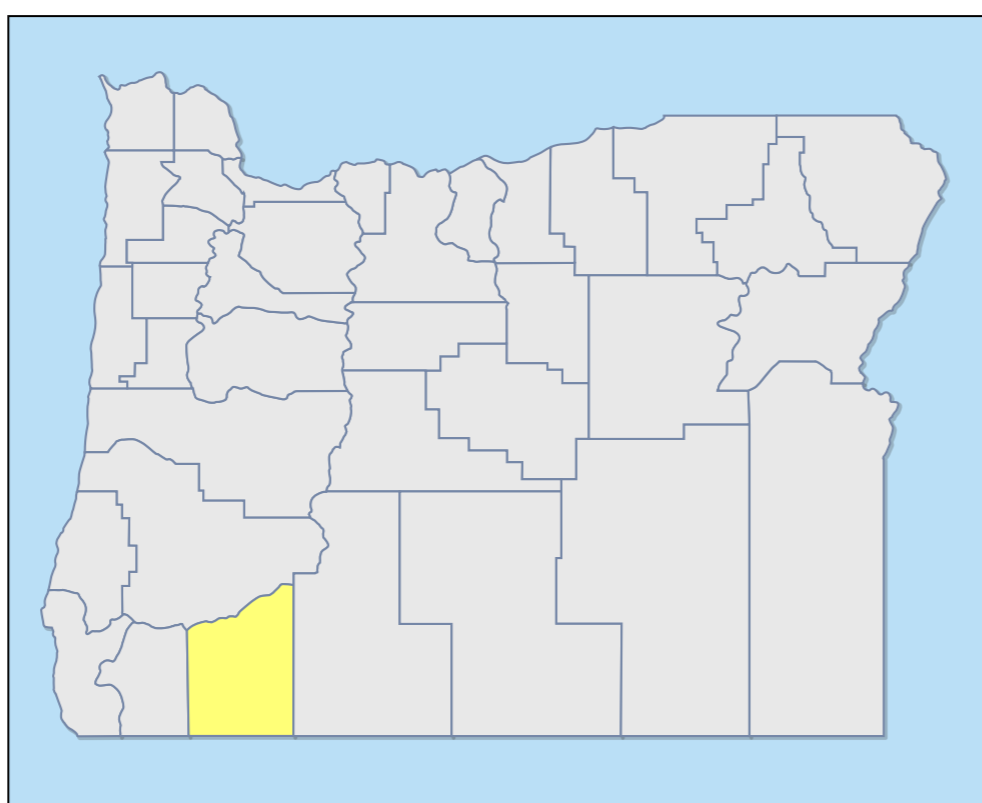

Jackson County, Oregon

Last Updated: March 19, 2023, 9:51 pm

Entity	Entity Type
Jackson County Trunked Systems (7)	Trunked
Jackson County Amateur Radio	Amateur Radio
Jackson County	Category
Federal	Category
Airports	Aircraft / Airport
Business	Business Group

Frequencies

☒ Grouped ☐ All ☐ New/Updated ☐ Show Repeater Inputs

Jackson County

Public Safety

Jackson County Sheriff also dispatches for numerous smaller police departments such as Butte Falls, Central Point, Eagle Point, Gold Hill, Jacksonville, Phoenix, Rogue River, Shady Cove, and Talent.

Frequency	License	Type	Tone	Alpha Tag	Description	Mode	Tag
154.130	KCQ625	BM	162.2 PL	JackCoFire N	Fire Dispatch North	FMN	Fire Dispatch
154.310	KCQ625	BM	141.3 PL	JackCoFire S	Fire Dispatch South	FMN	Fire Dispatch
153.890		RM	167.9 PL	Applegate FD	Applegate Valley Fire	FMN	Fire Dispatch
155.610	KDA674	RM	131.8 PL	JackCoSO 1	Sheriff Dispatch	FMN	Law Dispatch
155.430	KDA674	BM	118.8 PL	JackCoSO 2	Sheriff Secondary	FMN	Law Tac
45.200	KTV708	BM		Vector Cntr	Vector Control	FM	Public Works
150.995	KNFU637	RM		Roads	Roads Department	FMN	Public Works
154.085	WNY225	BM		ComJustice	Community Justice	FMN	Law Tac
155.115	KDX397	BM		Animal Ctrl	Animal Control	FMN	Public Works
156.120	KNFU637	BM		Roads	Roads Department	FMN	Public Works

Ashland

Frequency	License	Type	Tone	Alpha Tag	Description	Mode	Tag
155.010	KOA560	BM	136.5 PL	ASHL PD Dsp	Police Dispatch	FMN	Law Dispatch
154.8525	KOA560	BM	146.2 PL	ASHL PD Tac	Police Tactical	FMN	Law Tac
159.1575	KOA560	RM		ASHL PD Info	Police Records	FMN	Law Tac
158.835	KJE997	BM		ASHL Fire 1	Fire Dispatch	FMN	Fire Dispatch
155.220	WPM635	BM		ASHL Fire 2	Fire Secondary	FMN	Fire-Tac
155.760	WNKE562	BM		ASHL PW	Public Works	FMN	Public Works
856.9625	WPSU459	BM		ASHL Telm	Telemetry	Telm	Data

Ashland School District

Frequency	License	Type	Tone	Alpha Tag	Description	Mode	Tag
155.295	WNJY405	BM		ASD	School Buses	FMN	Schools

Central Point

Frequency	License	Type	Tone	Alpha Tag	Description	Mode	Tag
155.250	KOG567	BM		CntrlPtPDTAC	Police Tactical	FMN	Law Tac
155.640	WNKG797	BM		CentralPoint	City Services	FMN	Public Works
158.865	WNKG797	BM		City Service	City Services	FMN	Public Works

Colestin Rural Fire District

Frequency	License	Type	Tone	Alpha Tag	Description	Mode	Tag
154.235	WNP6902	BM		ColestinFire	Fire Dispatch	FMN	Fire Dispatch

Greensprings Fire & Rescue

Frequency	License	Type	Tone	Alpha Tag	Description	Mode	Tag
155.955	WQDF970	RM		GFD Ops	Operations	FMN	Fire-Tac

Medford

Medford Police also dispatches for Ashland Police, Ashland Fire, and SOU Public Safety.