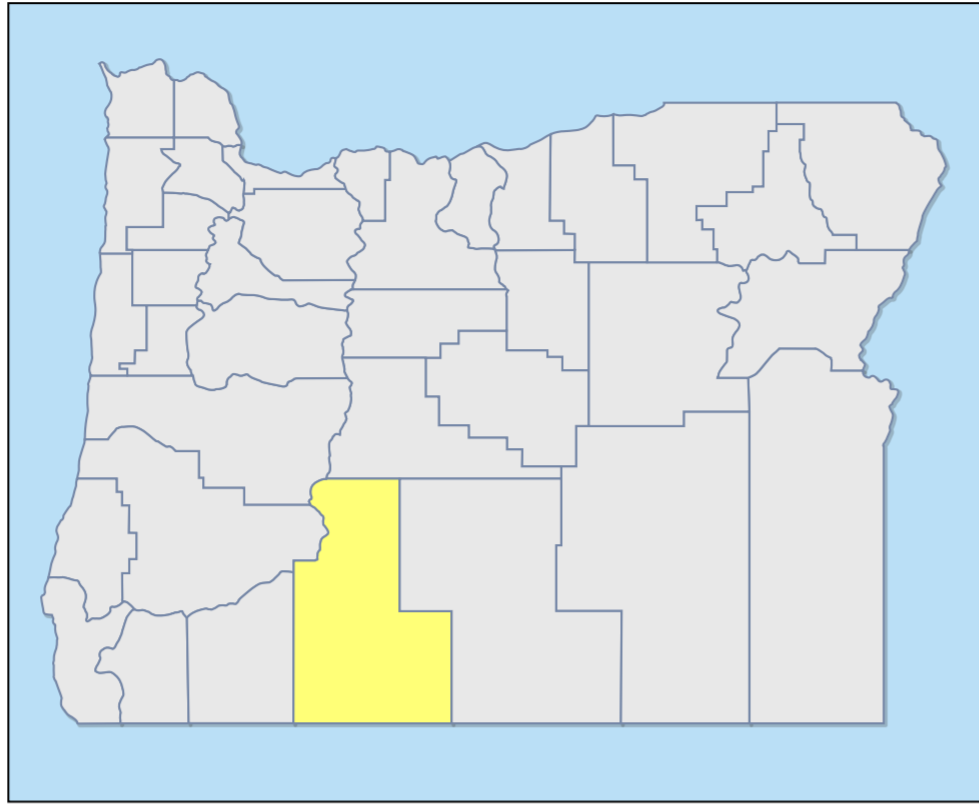

# Klamath County, Oregon

Last Updated: February 7, 2022, 8:12 pm

- Database Home
- MyRR
- SUBMISSIONS
  - Submit Data
  - My Submissions
- BROWSE DATABASE
  - Browse All Data
  - Nationwide Frequencies
- SEARCH
  - Search Database
- QUERY
  - Frequency Data
  - Trunked System Data
  - FCC Data (USA)
  - Amateur Radio
- REPORTS
  - Conventional Data
  - Trunked Systems
  - Update Reports
- MISC
  - Glossary
  - DBAdmin Handbook
  - API

### Klamath County