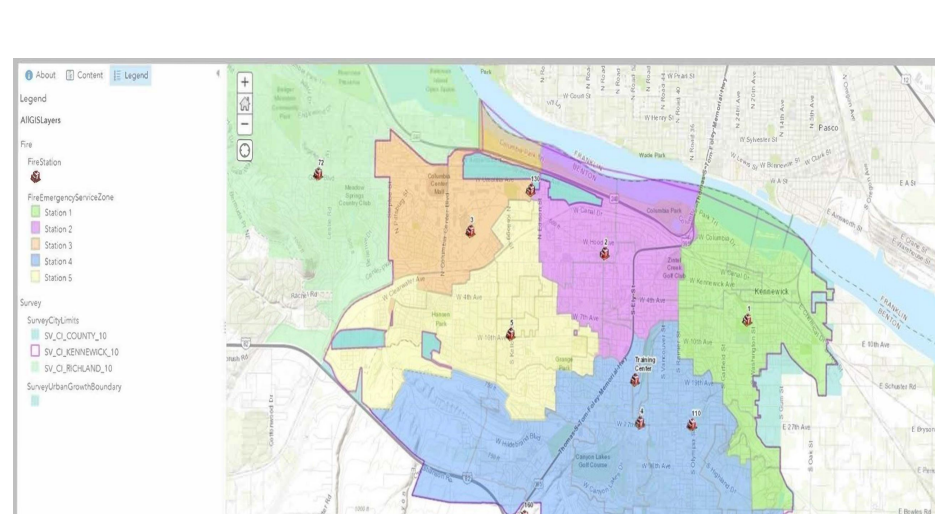

OUR VALUES

Service Area & Fire Stations

Service Area & Fire Stations

Kennewick Fire Department Service Area

KFD Service Area Map

Fire Stations & Facility Locations

Fire Station 1 and Administrative Offices

Year Built: 2023

Engine 1811
2013 Pierce Quantum
Medic 1821
2020 Lifestrike F-550
Engine 1816 (Call Back Engine)
1996 Pierce Quantum
UT 187 (TRT Truck)
2003 Ford F250

Fire Prevention/Inspection Division

Year Built: 1982

Fire Station 2

Year Built: 1994

Fire Station 3

Year Built: 2021

7009 W. Grandridge Blvd.
Kennewick, WA 99336

Engine 1813
2010 Pierce Quantum
Medic 1823
2017 Braun Ohio F450
Engine 1817 (Call Back Engine)
2002 Pierce Quantum

Fire Station 4

Year Built: 1994

2620 W. 27th Ave
Kennewick, WA 99337

Fire Station 5

Year Built: 2016

6016 W. 10th Ave.
Kennewick, WA 99336

Fire Training Center

Year Built: 2001

1811 S. Ely
Kennewick, WA 99336
509-586-7931

MO 181 (EMS Officer)
2014 Ford F150
TO 181 (Training Officer)
2004 Ford F250

Contact Us

Fire Department

[Email the Fire Department](#)

Mailing Address
P.O. Box 6108
Kennewick, WA 99336

Fire Prevention Office

[Email Fire Prevention](#)

Phone: **509-585-4352**

Quick Links

- [Richland Fire and Emergency Services](#)
- [Pasco Fire Department](#)
- [Benton County Fire District # 1](#)
- [Benton County Fire District # 2](#)
- [Benton County Fire District # 4](#)
- [Benton County Fire District # 6](#)
- [West Benton Fire Rescue](#)
- [Benton County Fire Marshal](#)

View All

Business Licensing

[Read More...](#)

Recreation

[Recreation Website](#)

Kennewick Maps & GIS

[Go to Maps...](#)

CONTACT

Kennewick Fire Dept.
302 W. 10th Ave
PO Box 6108
Kennewick, WA 99336-0108

FAQS

SITE LINKS

SOCIAL MEDIA

- YouTube
- Twitter
- Facebook
- Email
- LinkedIn