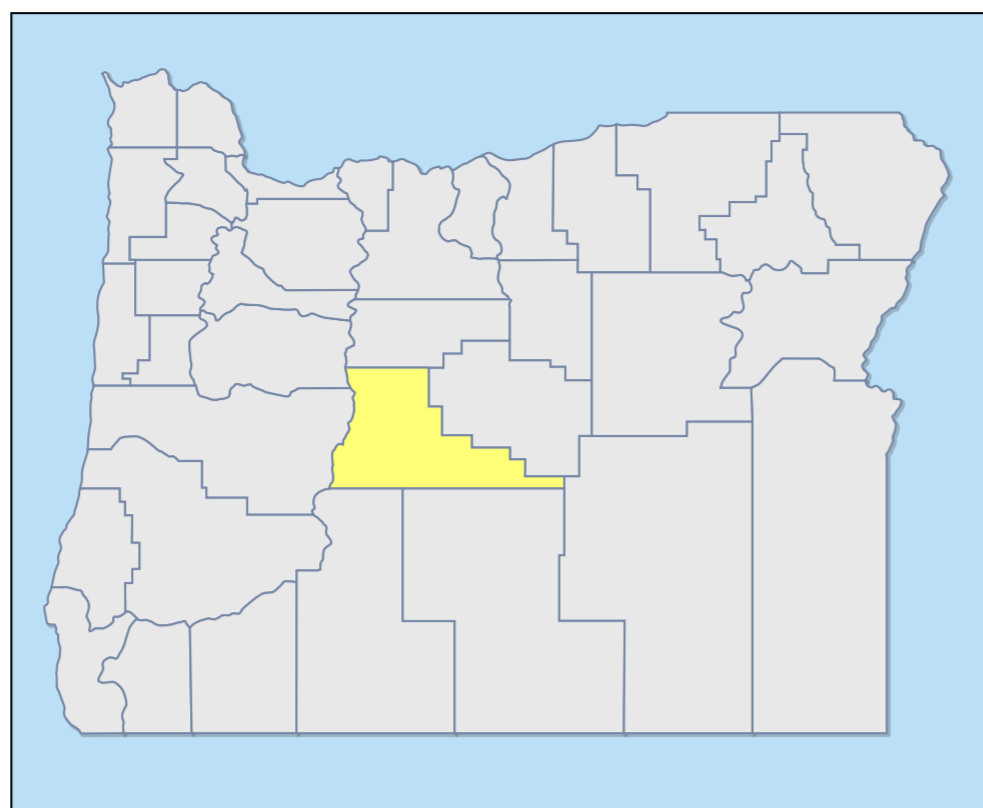

Database Home

MyRR

SUBMISSIONS

Submit Data

My Submissions

BROWSE DATABASE

Browse All Data

Nationwide Frequencies

SEARCH

Search Database

QUERY

Frequency Data

Trunked System Data

FCC Data (USA)

Amateur Radio

REPORTS

Conventional Data

Trunked Systems

Update Reports

MISC

Glossary

DBAdmin Handbook

API

Entity	Entity Type
Deschutes County Trunked Systems (10)	Trunked
Deschutes County Amateur Radio	Amateur Radio
Deschutes County	Category
Airports	Aircraft / Airport
Businesses	Business Group

Frequencies

☒ Grouped ☐ All ☐ New/Updated ☐ Show Repeater Inputs

Deschutes County

Deschutes County

Oregon State Radio Project
Project 25 Phase II

All Deschutes County Law Enforcement and Fire agencies are using the Oregon State Radio Project for all radio communications.

Frequency	License	Type	Tone	Alpha Tag	Description	Mode	Tag
851.0125	WQZC595	BM		Law Disp BU	Law Dispatch backup - conventional	FMN	Law Dispatch
155.130	KNDA365	BM		DCSO Conv	Sheriff Conventional	FMN	Law Tac
155.370	WPUA251	RM	CC 3 TG 701 SL 1	DCSO Jail	Jail Operations Juvenile Facility	DMR	Corrections
155.805	WPXT274	M		DCSO SAR	Search and Rescue	FMN	Law Tac
155.895	KNBG217	BM		DCSO SAR	Search and Rescue	FMN	Law Tac
855.9875	WPGD583	RM		DCSO Jail	Jail Operations	FM	Corrections
853.0125	WQZC595	BM		Fire Disp BU	Fire Dispatch backup - conventional	FMN	Fire Dispatch
854.9625	WPHE354	BM		Air to Ground	Helicopter to EMS Air to Ground	FMN	EMS-Tac
154.040	WQPX777	BM	CSQ	DC Roads	Road Department	FMN	Public Works

Tri-County Law Enforcement

Frequency	License	Type	Tone	Alpha Tag	Description	Mode	Tag
155.250	KNDA365	BM		TRICOUNTYLAW	Tri-County Law Enforcement	FMN	Law Tac

Tri-County Fire/EMS Tactical

Tri-County frequencies are shared between Deschutes, Jefferson and Crook Counties. Tactical channels 1-4 are individual agency assignments.

Frequency	License	Type	Tone	Alpha Tag	Description	Mode	Tag
154.3475	KUQ660	M		TAC 5	Tactical 5	FMN	Fire-Tac
153.950	KUQ660	M		TAC 6	Tactical 6	FMN	Fire-Tac
155.550	KUQ660	M		TAC 7	Tactical 7	FMN	Fire-Tac
153.830	KUQ660	M		TAC 8	Tactical 8	FMN	Fire-Tac
159.240	KUQ660	M		TAC 9	Tactical 9	FMN	Fire-Tac

Other Fire/EMS

Frequency	License	Type	Tone	Alpha Tag	Description	Mode	Tag
155.235	WNUR409	BM	85.4 PL	Air Link	Air Link Critical Care Transport	FMN	EMS Dispatch
155.400	KNDL424	BM		AirLinkPineM	Airlink Pine Mountain remote	FMN	EMS Dispatch
155.340	KNDL424	BM		StCharlesBnd	St Charles Bend	FMN	Hospital

Bend

Frequency	License	Type	Tone	Alpha Tag	Description	Mode	Tag
152.330	WQUK838	BM	065 DPL	Summit High	Summit High School	FMN	Schools
451.375	WRBP514	BM	CC 3 TG * SL *	BendLapSch	Bend LaPine School District	DMR	Schools
451.475	WRBP514	BM	CC 4 TG * SL *	BendLapSch	Bend LaPine School District	DMR	Schools
451.825	WRBP514	BM	CC 1 TG * SL *	BendLapSch	Bend Lapine School District	DMR	Schools
451.825	WRBP514	BM	CC 1 TG * SL *	BendLapSch	Bend Lapine School District	DMR	Schools
452.050	WRBP514	BM	CC 7 TG * SL *	BendLapSch	Bend LaPine Schools	DMR	Schools
452.275	WRBP514	BM	CC 5 TG * SL *	BendLapSch	Bend Lapine School District	DMR	Schools
452.400	WRBP514	BM	CC 2 TG * SL 1	BendLapSch	Bend Lapine School District	DMR	Schools

Lapine / Sunriver Fire

Frequency	License	Type	Tone	Alpha Tag	Description	Mode	Tag
154.175	KZE752	BM	156.7 PL	Lap/Sun Fire	La Pine / Sunriver Fire	FMN	Fire Dispatch

Redmond