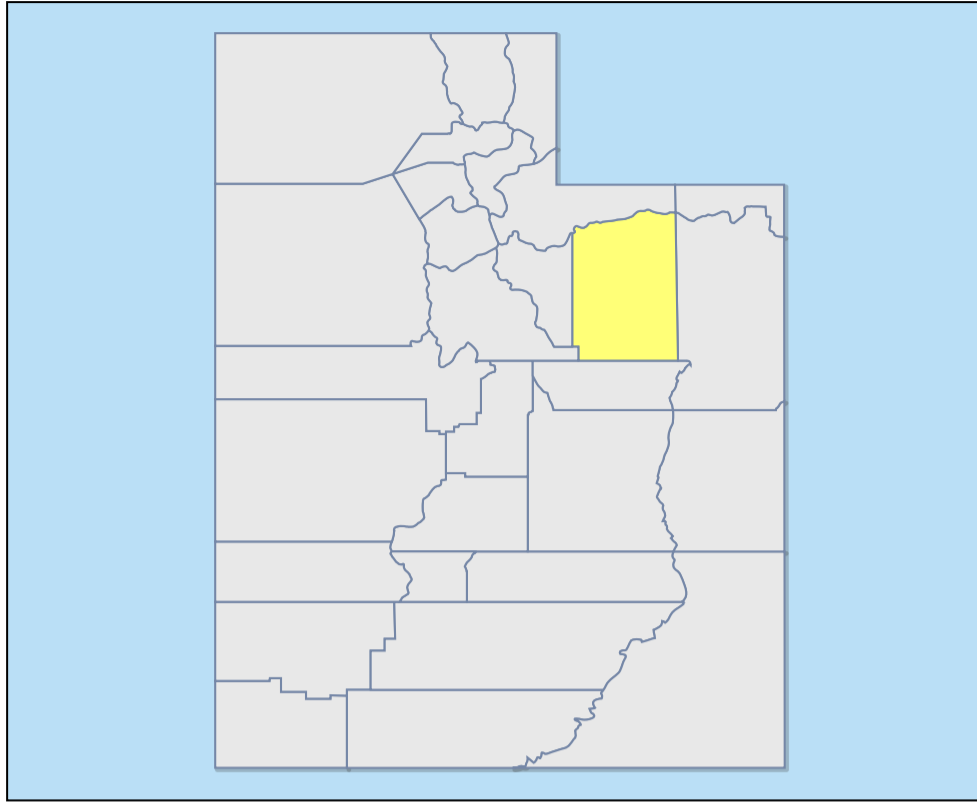

Duchesne County, Utah

Last Updated: November 3, 2024, 17:14 pm UTC

Entity	Entity Type
Duchesne County Trunked Systems (6)	Trunked
Duchesne County Amateur Radio	Amateur Radio
Duchesne County	Category
Businesses in Duchesne County	Category

Frequencies

☒ Grouped ☐ All ☐ New/Updated ☐ Show Repeater Inputs

Duchesne County

Duchesne County

Duchesne County is located in northeastern Utah. The city of Duchesne is the county seat.

Frequency	License	Type	Tone	Alpha Tag	Description	Mode	Tag
155.370	KRI629	RM	162.2 PL	Duchesne Law	Sheriff/Police/UHP (Steamboat Mtn)	FMN	Law Dispatch
155.055	WPDS897	RM	114.8 PL	Duchesne FDe	Fire/EMS East (Little Mtn)	FMN	Fire Dispatch
155.835	WPDS897	RM	167.9 PL	Duchesne FDw	Fire/EMS West (Tabby Mtn)	FMN	Fire Dispatch
152.0075	WQJV705	B		Duchesne Pag	Countywide EMS Paging	FMN	EMS Dispatch
151.010	WPMI956	RM	123.0 PL	Duchesne SAR	Search and Rescue	FM	Law Talk
152.3975	WQCY481	RM	503 DPL	Duchesne Bus	School Buses	FM	Schools
453.275	WQBI568	RM	162 DPL	Duchesne Wtr	Water Conservation	FM	Public Works

Roosevelt

Frequency	License	Type	Tone	Alpha Tag	Description	Mode	Tag
155.325	WPDQ272	RM	162.2 PL	Roosevelt PD	Police (repeater shared with UHP)	FMN	Law Dispatch

Ute Indian Tribe

Frequency	License	Type	Tone	Alpha Tag	Description	Mode	Tag
154.890	KNIL283	RM	103.5 PL	UteTribeFire	Fire/EMS	FM	Fire Dispatch
155.415	KZC590	RM	103.5 PL	UteIndianAff	Indian Affairs	FM	Federal

Businesses in Duchesne County

Misc Businesses

Frequency	License	Type	Tone	Alpha Tag	Description	Mode	Tag
151.580	WNBM882	BM	CSQ	Myrin Farm	Beth Myrin Farm	FM	Business
152.375	WPVB578	RM	100.0 PL	ChapmanCnst1	Nile Chapman Construction	FM	Business
153.005	KVB736	BM	100.0 PL	ChapmanCnst2	Nile Chapman Construction	FM	Business
151.595	WXB433	BM	226 DPL	BurdickPavng	Burdick Paving	FM	Business
454.550	KUC857	RM	123.0 PL	SecondNature	Second Nature Wilderness Programs	FM	Business
451.425	WPMD575	RM	100.0 PL	Petroglyph	Petroglyph Operating Co.	FM	Business
451.475	WNKT671	RM	103.5 PL	Chevron USA	Chevron USA	FM	Business
152.285	WPMC803	RM	CSQ	WWC Repeater	WWC Repeater Service	FM	Business
151.535	WQGT708	RM	CSQ	Windriver 1	Windriver Wireless	FM	Business
151.685	WQGT708	RM	CSQ	Windriver 2	Windriver Wireless	FM	Business
152.285	WQBB394	RM	CSQ	Windriver 3	Windriver Wireless	FM	Business
152.945	WQBB394	RM	CSQ	Windriver 4	Windriver Wireless	FM	Business